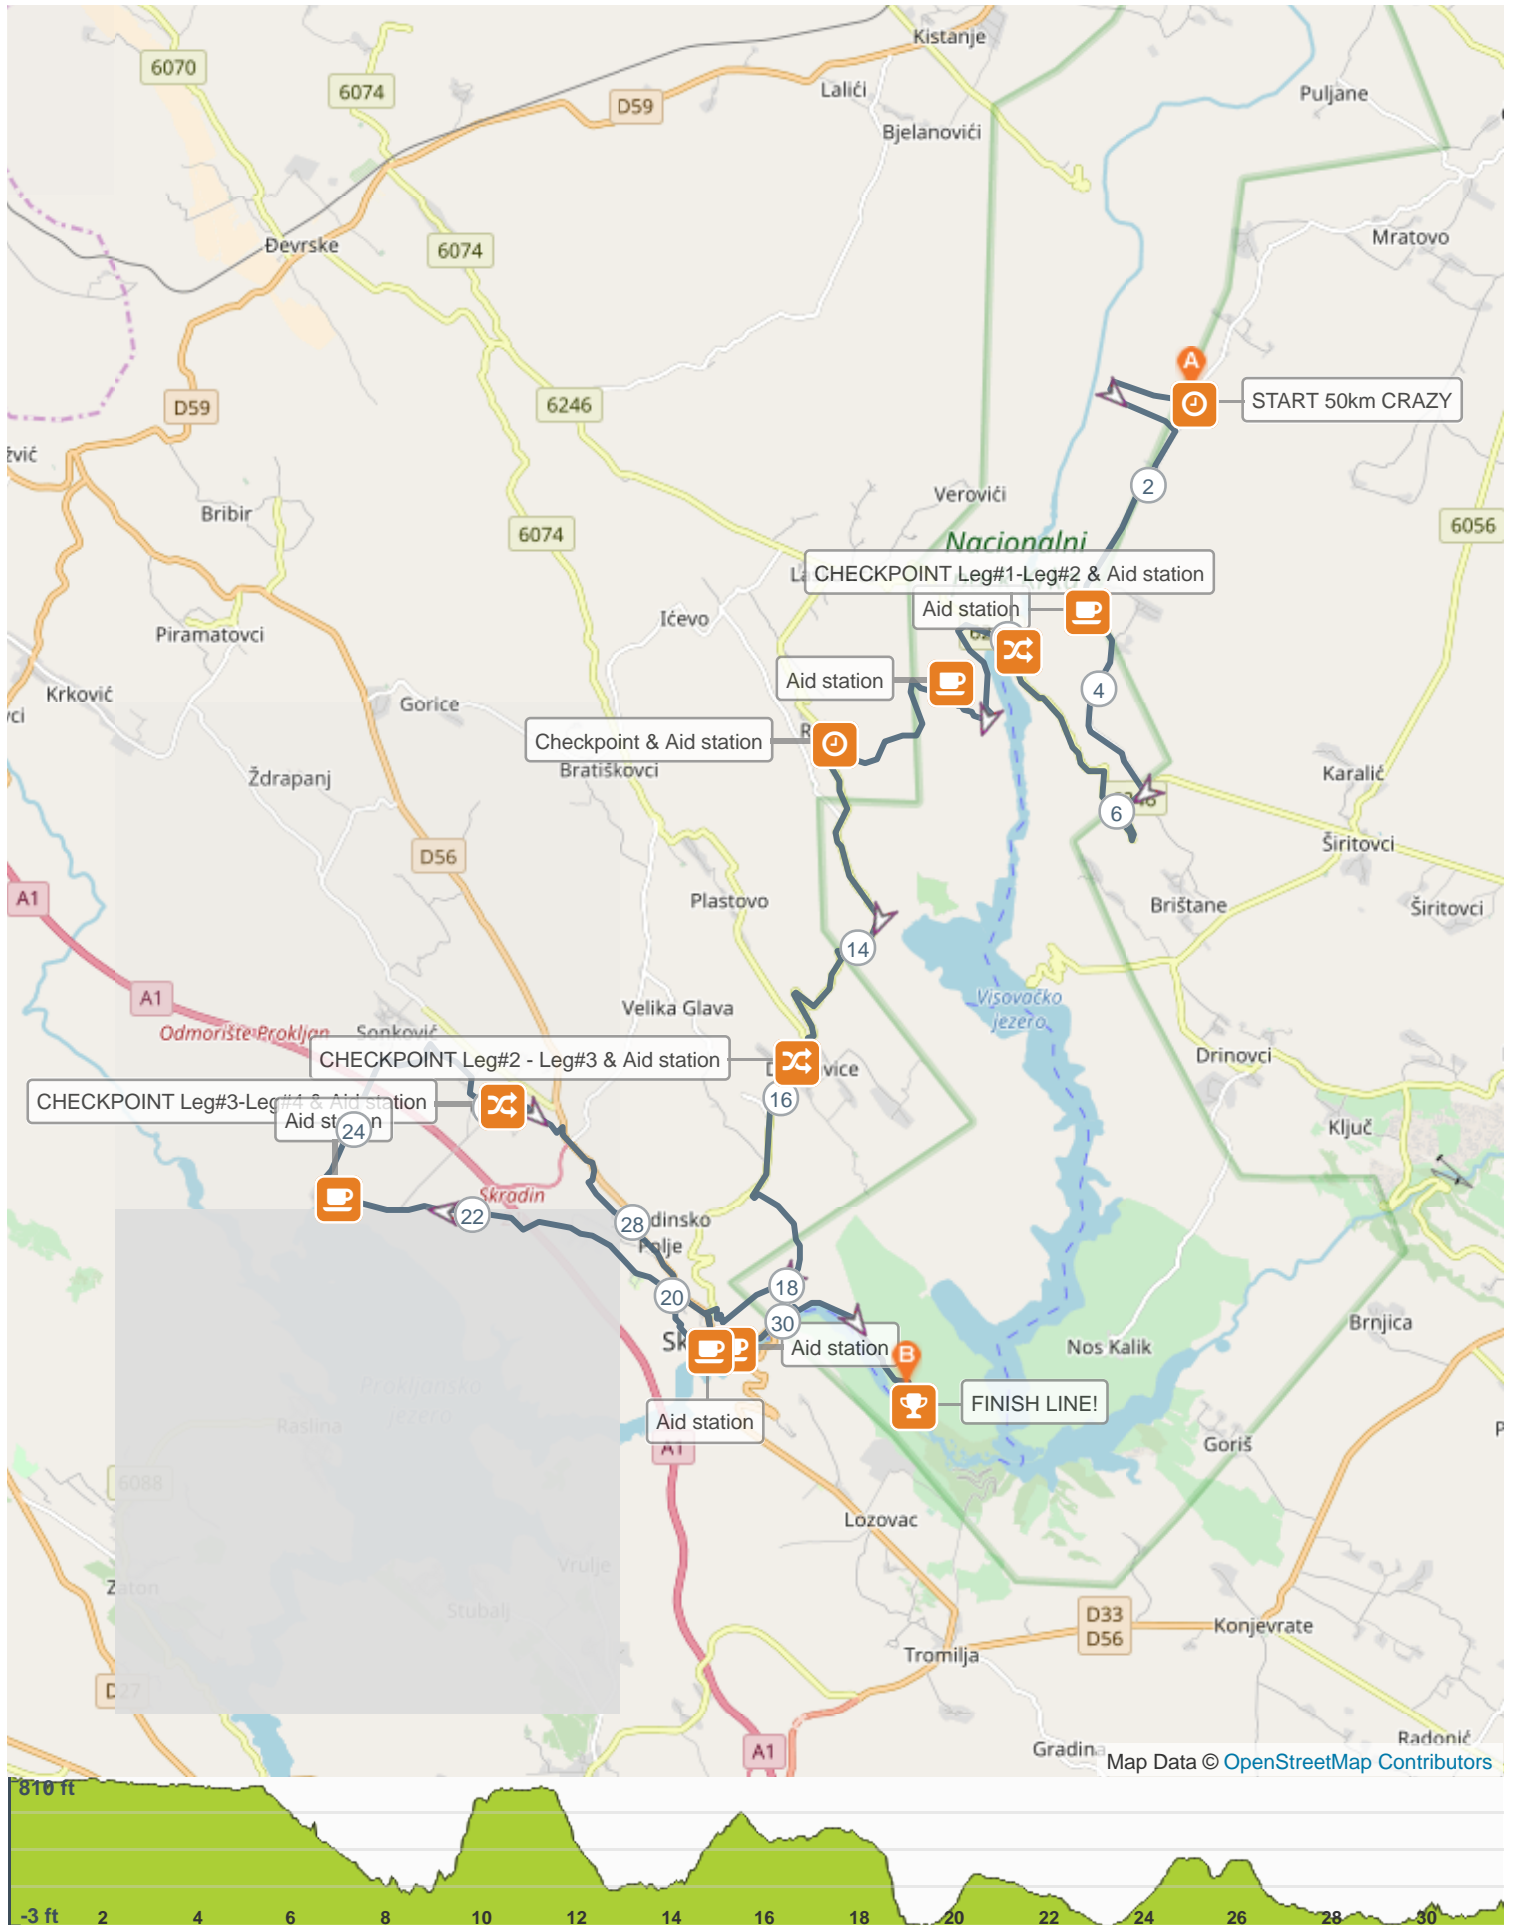

CRAZY 50km TEAM Relay FINAL FINAL

ROUTE INFORMATION

LENGTH 31.644 miles
ASCENT 2759 ft
DESCENT 3484 ft
HILLS **↑** 36.8% | **↓** 46.0% | **→** 17.2%
TERRAIN Mixed **⚡**
START **LAT:** 43.935430, **LNG:** 16.007580

NOTES

CRAZY 50km TEAM Relay FINAL FINAL (31.644 miles)

ROUTE DIRECTIONS

No	Miles	Turn	Directions
1	31.629		