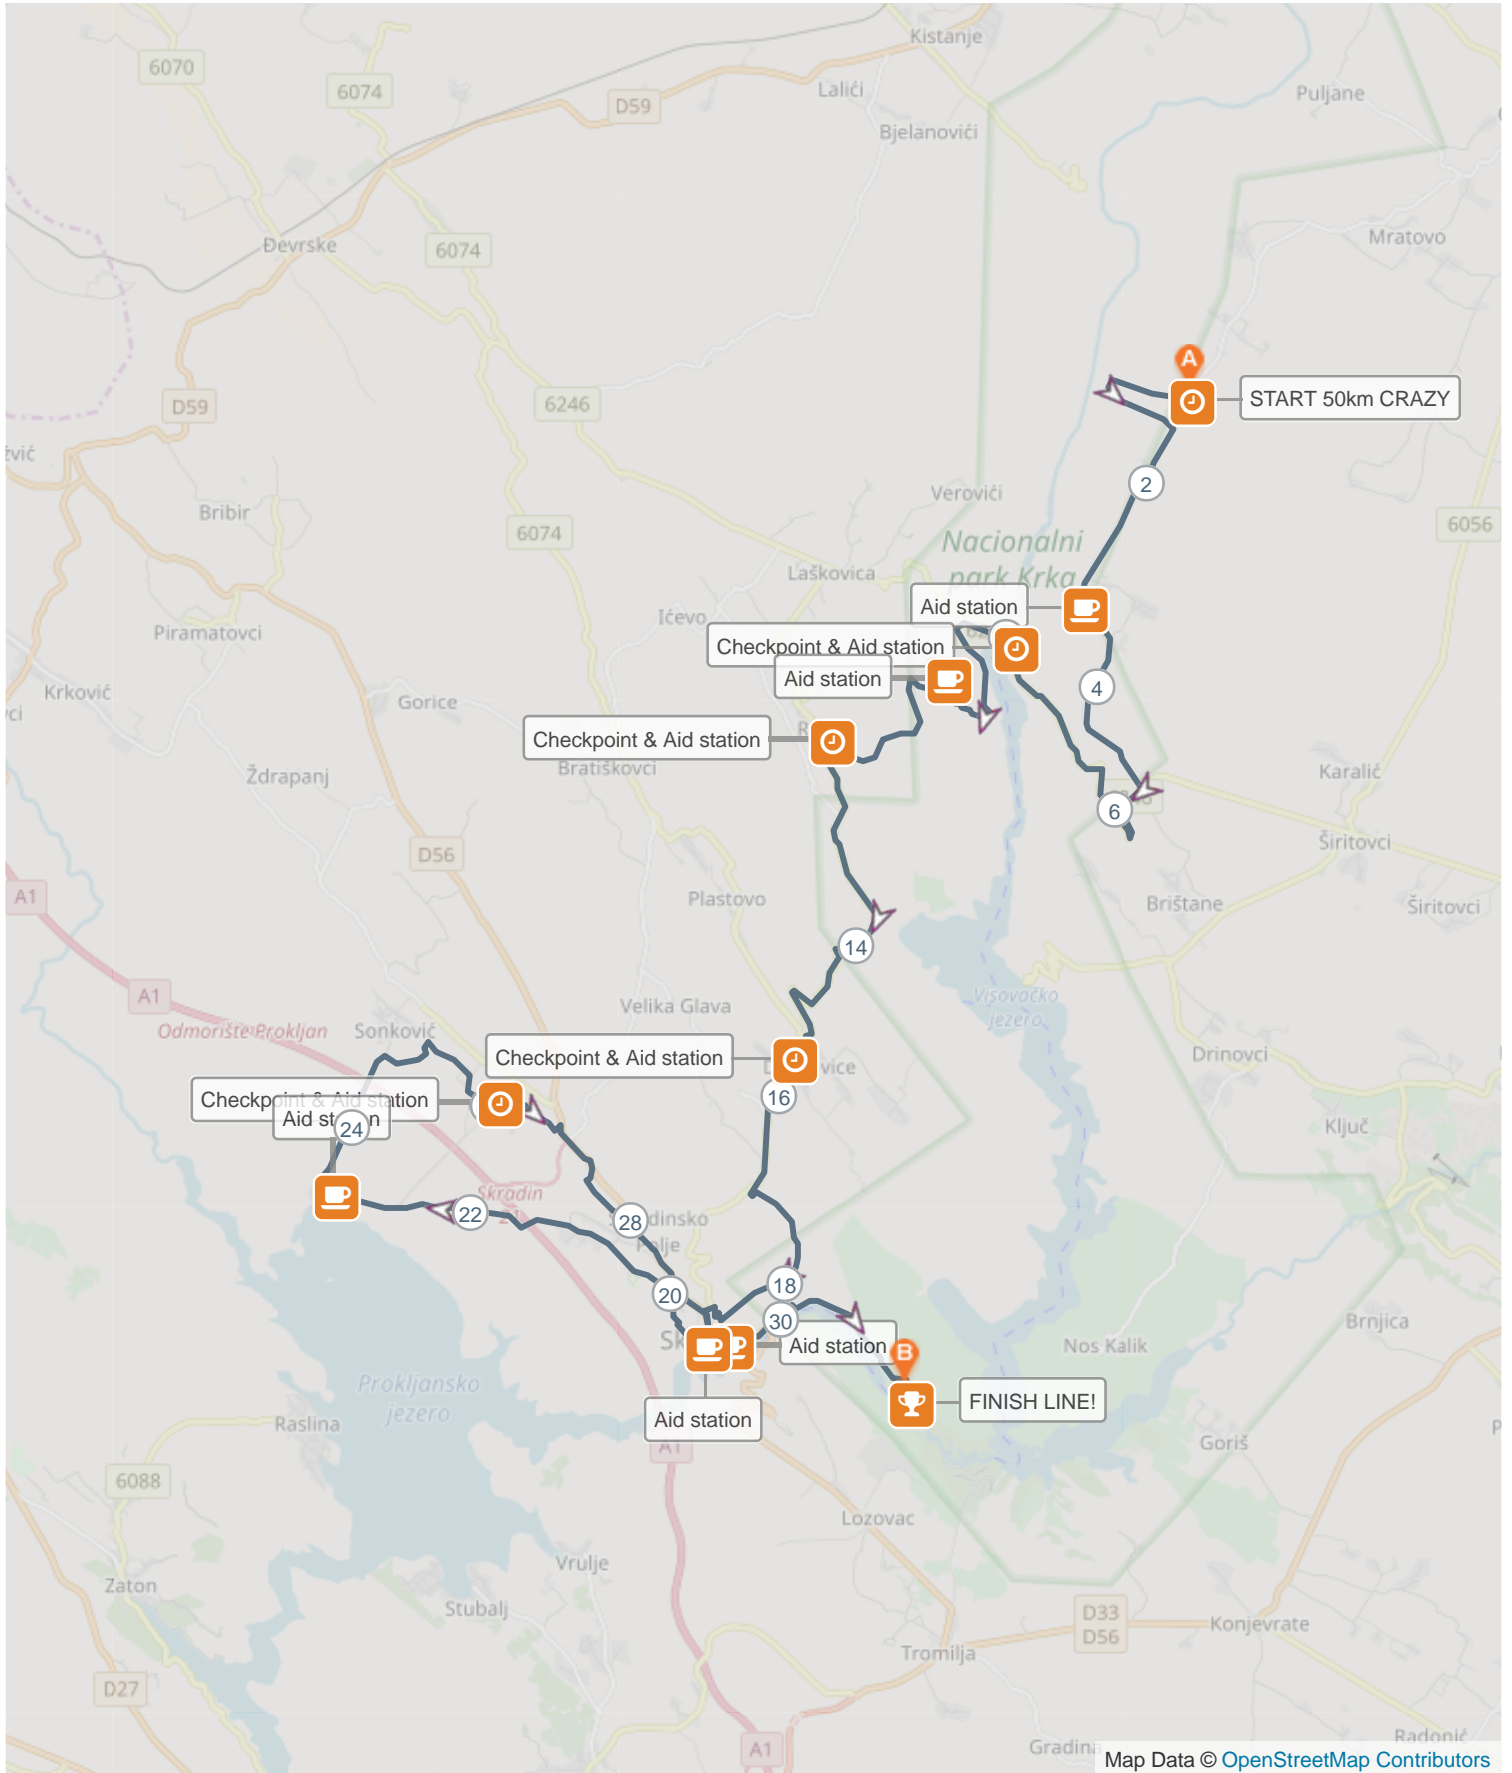

CRAZY 50km FINAL FINAL

ROUTE INFORMATION

LENGTH 31.644 miles
ASCENT 2759 ft
DESCENT 3484 ft
HILLS **↑** 36.8% | **↓** 46.0% | **→** 17.2%
TERRAIN Mixed **⚡**
START **LAT:** 43.935430, **LNG:** 16.007580

NOTES

CRAZY 50km FINAL FINAL (31.644 miles)

ROUTE DIRECTIONS

No	Miles	Turn	Directions
1	31.629		