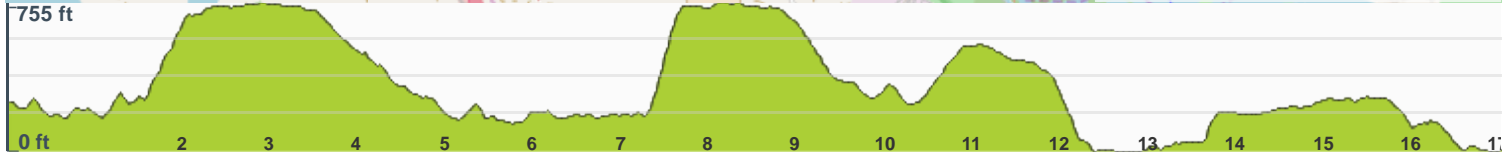

MAD 27km - 2019

ROUTE INFORMATION

LENGTH 17.048 miles
ASCENT 2306 ft
DESCENT 2555 ft
HILLS **↑** 38.8% | **↓** 48.0% | **→** 13.2%
TERRAIN Mixed **⚡**
START **LAT:** 43.903910, **LNG:** 15.977320

NOTES

MAD 27km - 2019

ROUTE DIRECTIONS

No	Miles	Turn	Directions
1	17.038		