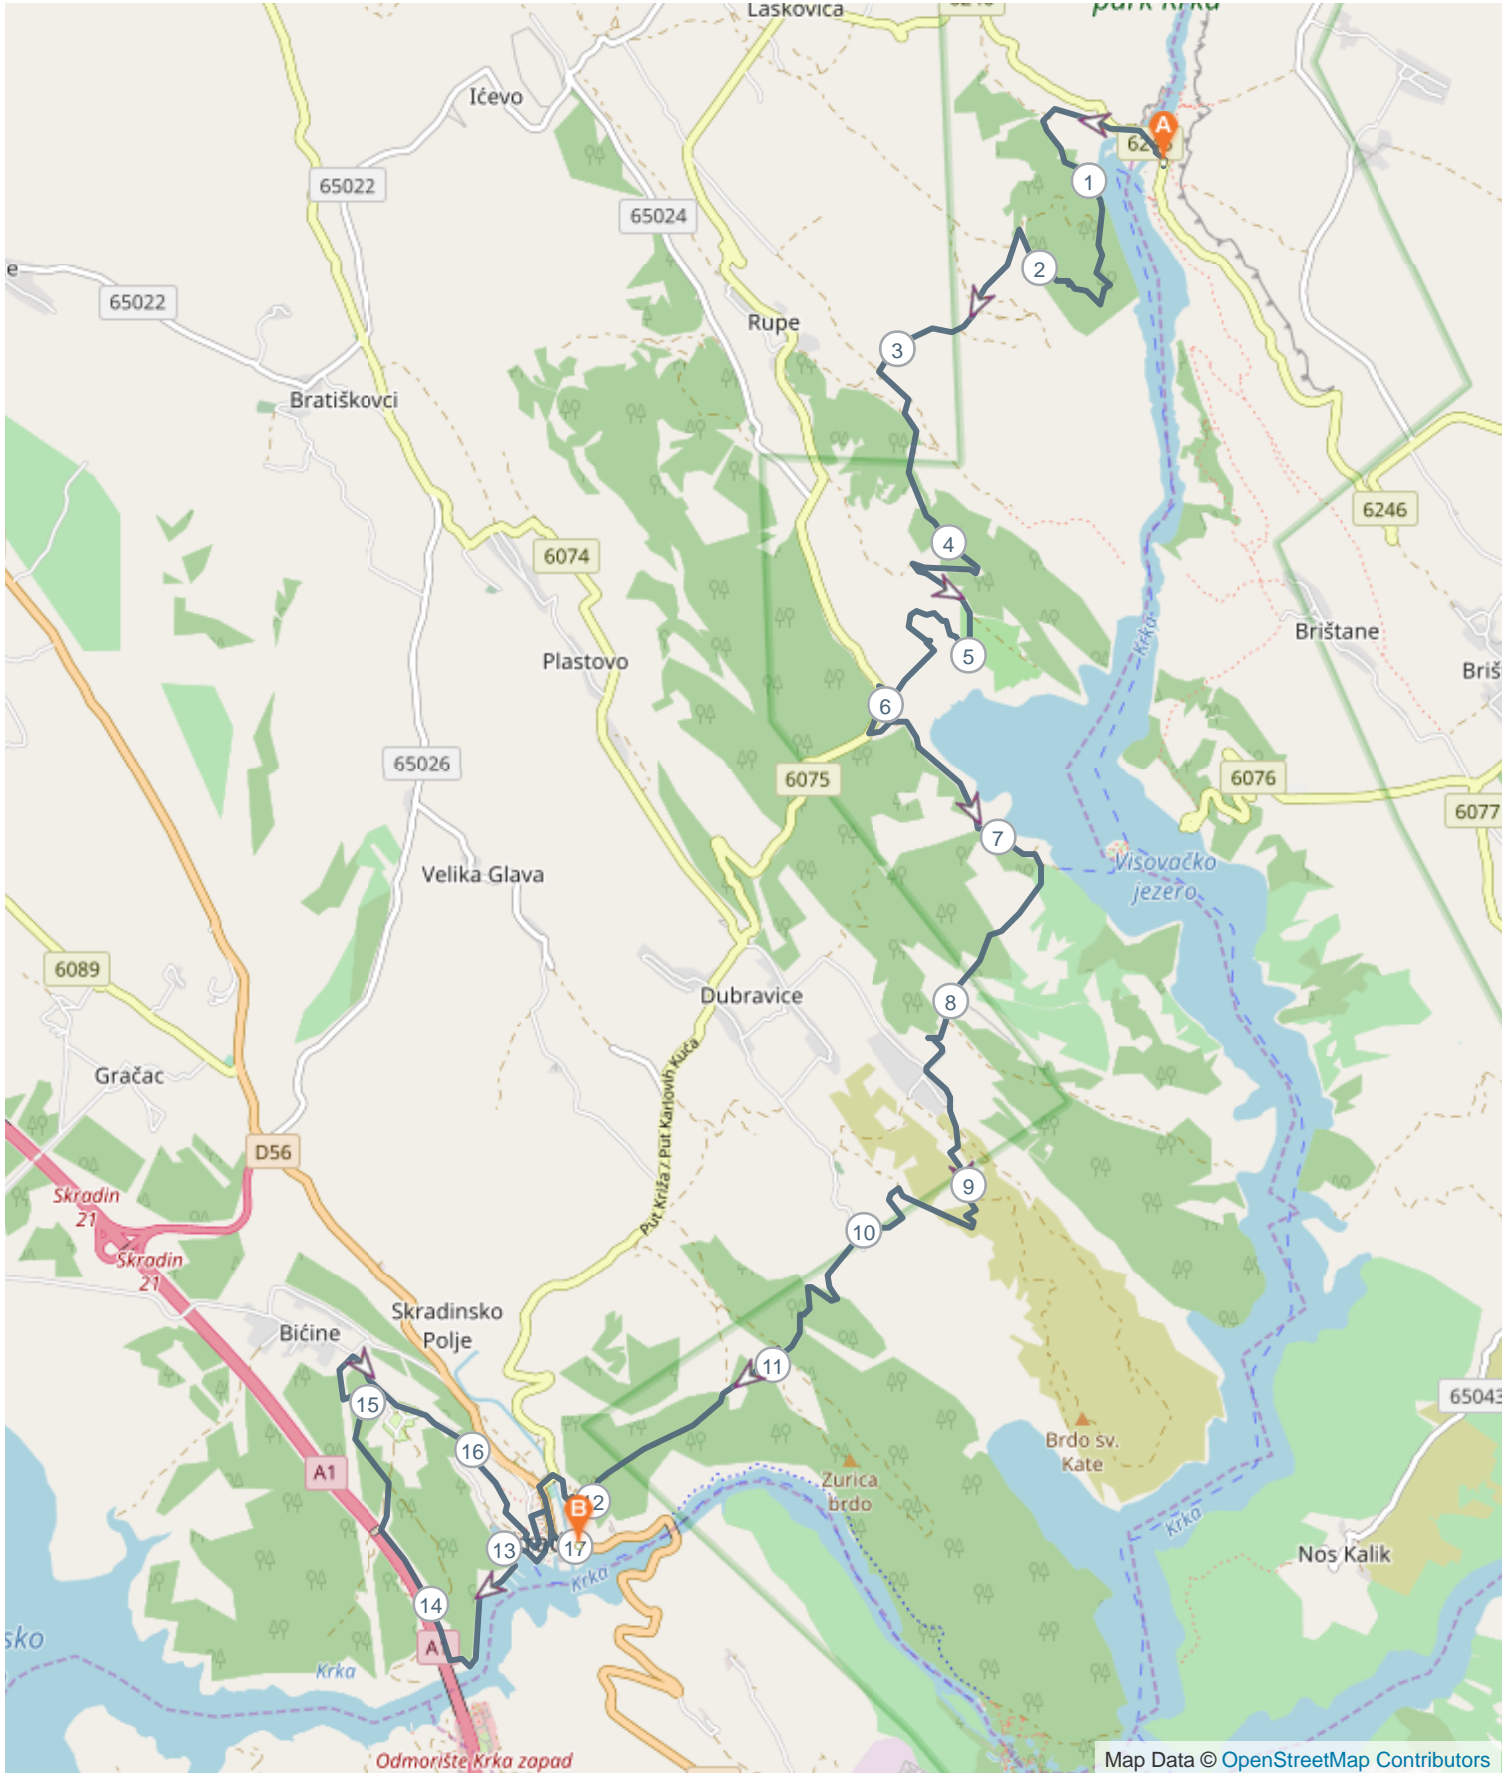

MAD 27km - 2019

ROUTE INFORMATION

LENGTH 17.048 miles
ASCENT 2306 ft
DESCENT 2555 ft
HILLS **↑** 38.8% | **↓** 48.0% | **→** 13.2%
TERRAIN Mixed **⚡**
START **LAT:** 43.903910, **LNG:** 15.977320

NOTES

MAD 27km - 2019

ROUTE DIRECTIONS

No	Miles	Turn	Directions
1	17.038		