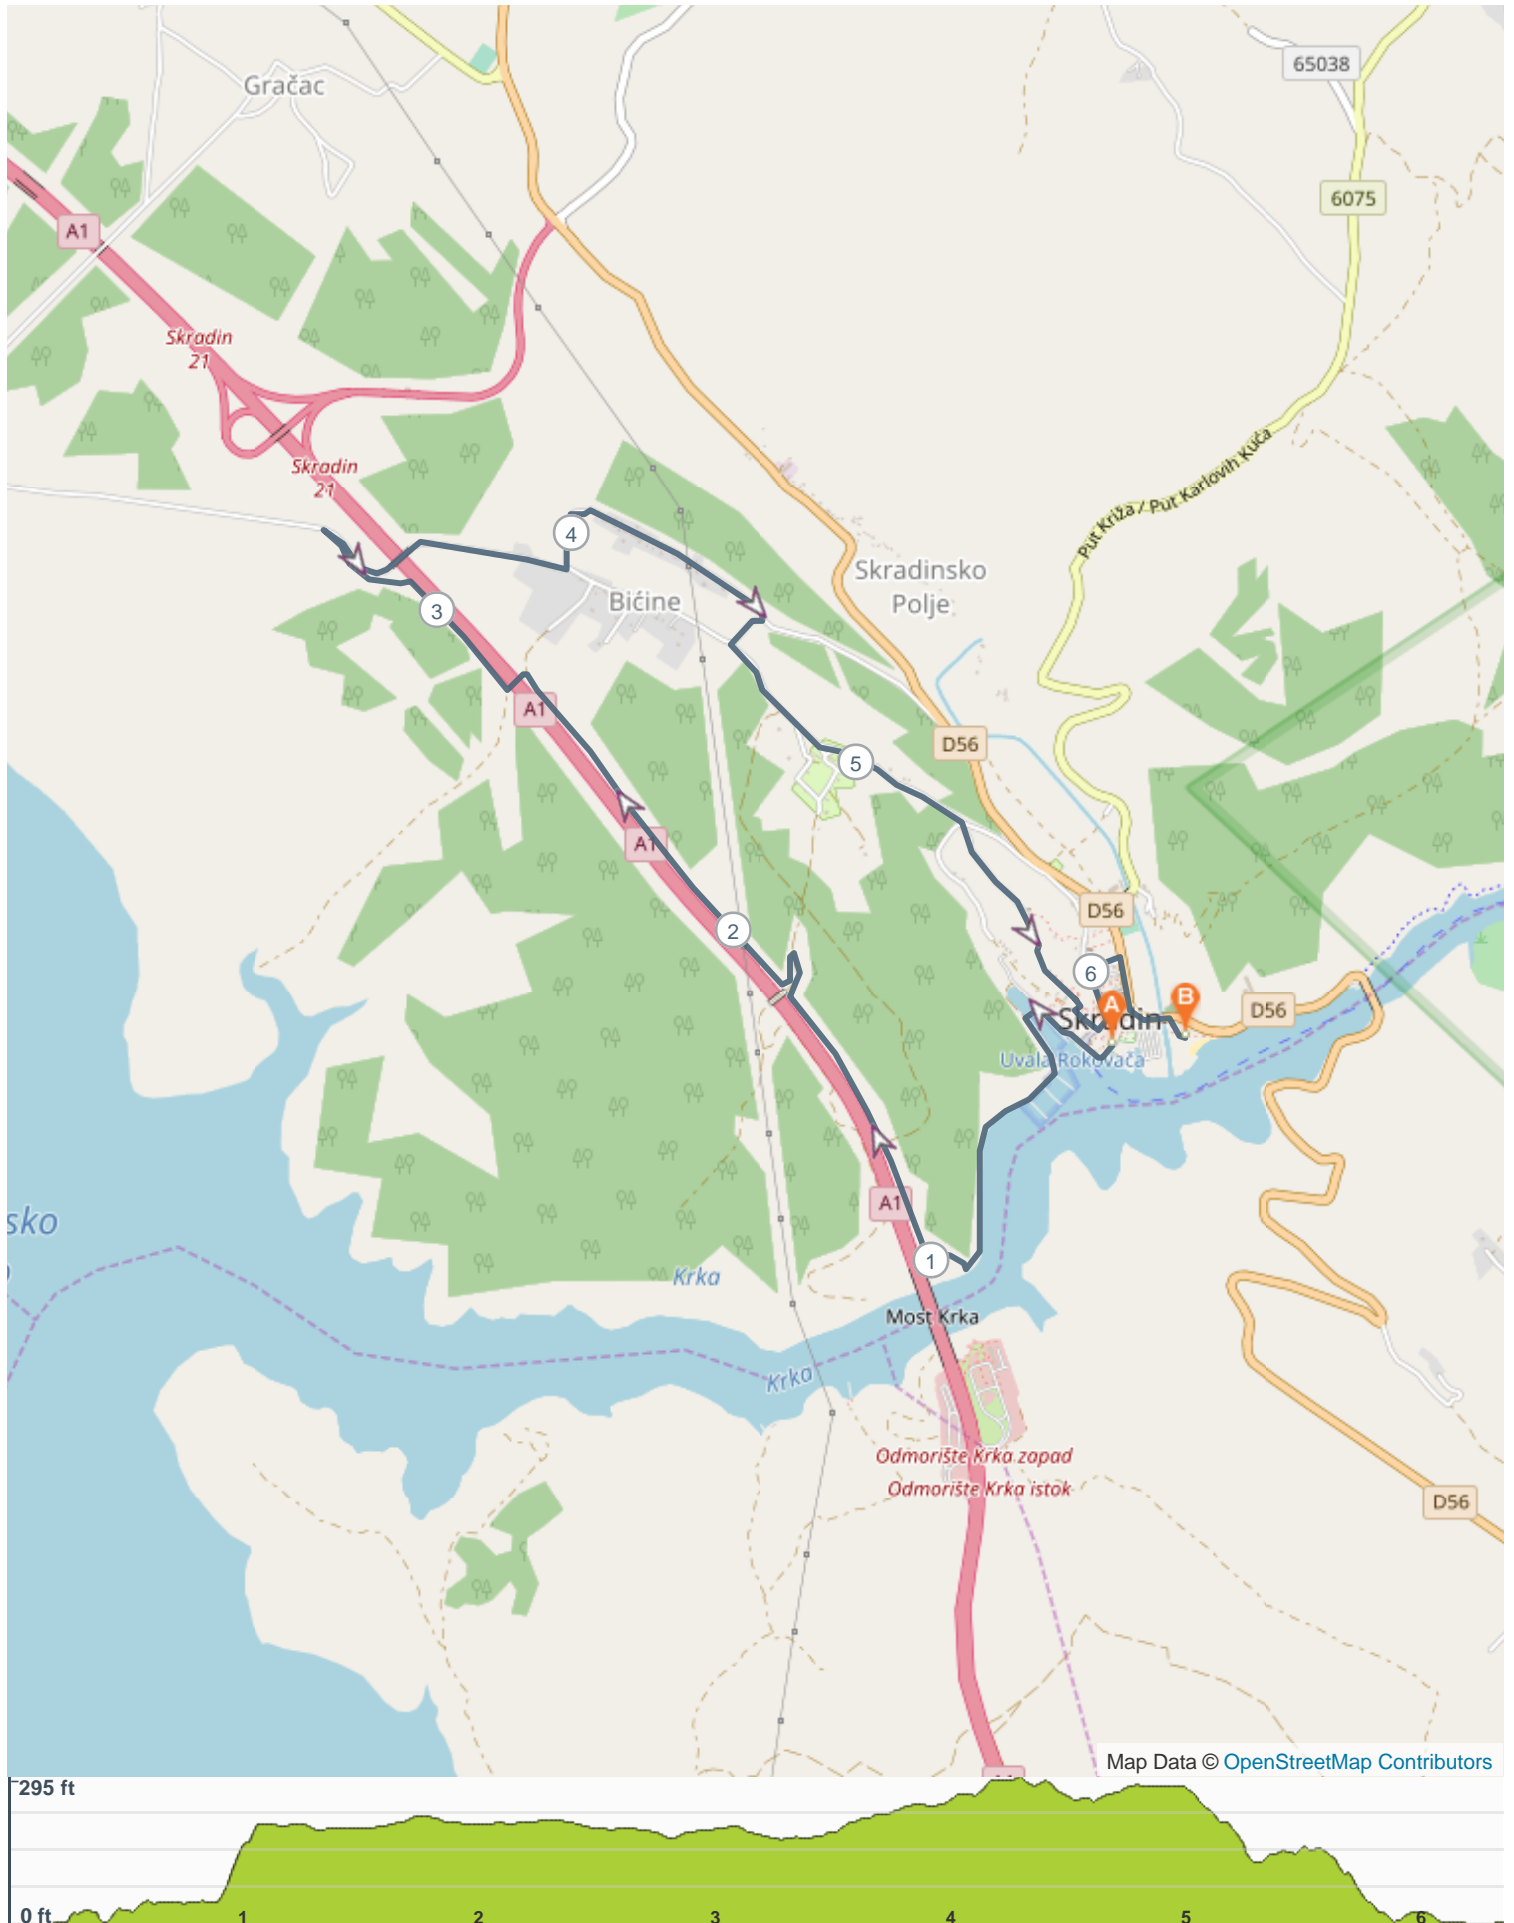

HAPPY 10km - 2019

ROUTE INFORMATION

LENGTH 6.351 miles
ASCENT 492 ft
DESCENT 488 ft
HILLS **↑** 42.5% | **↓** 38.9% | **→** 18.6%
TERRAIN Mixed **⚡**
START **LAT:** 43.817030, **LNG:** 15.923470

NOTES

HAPPY 10km - 2019

ROUTE DIRECTIONS

No	Miles	Turn	Directions
1	6.342		